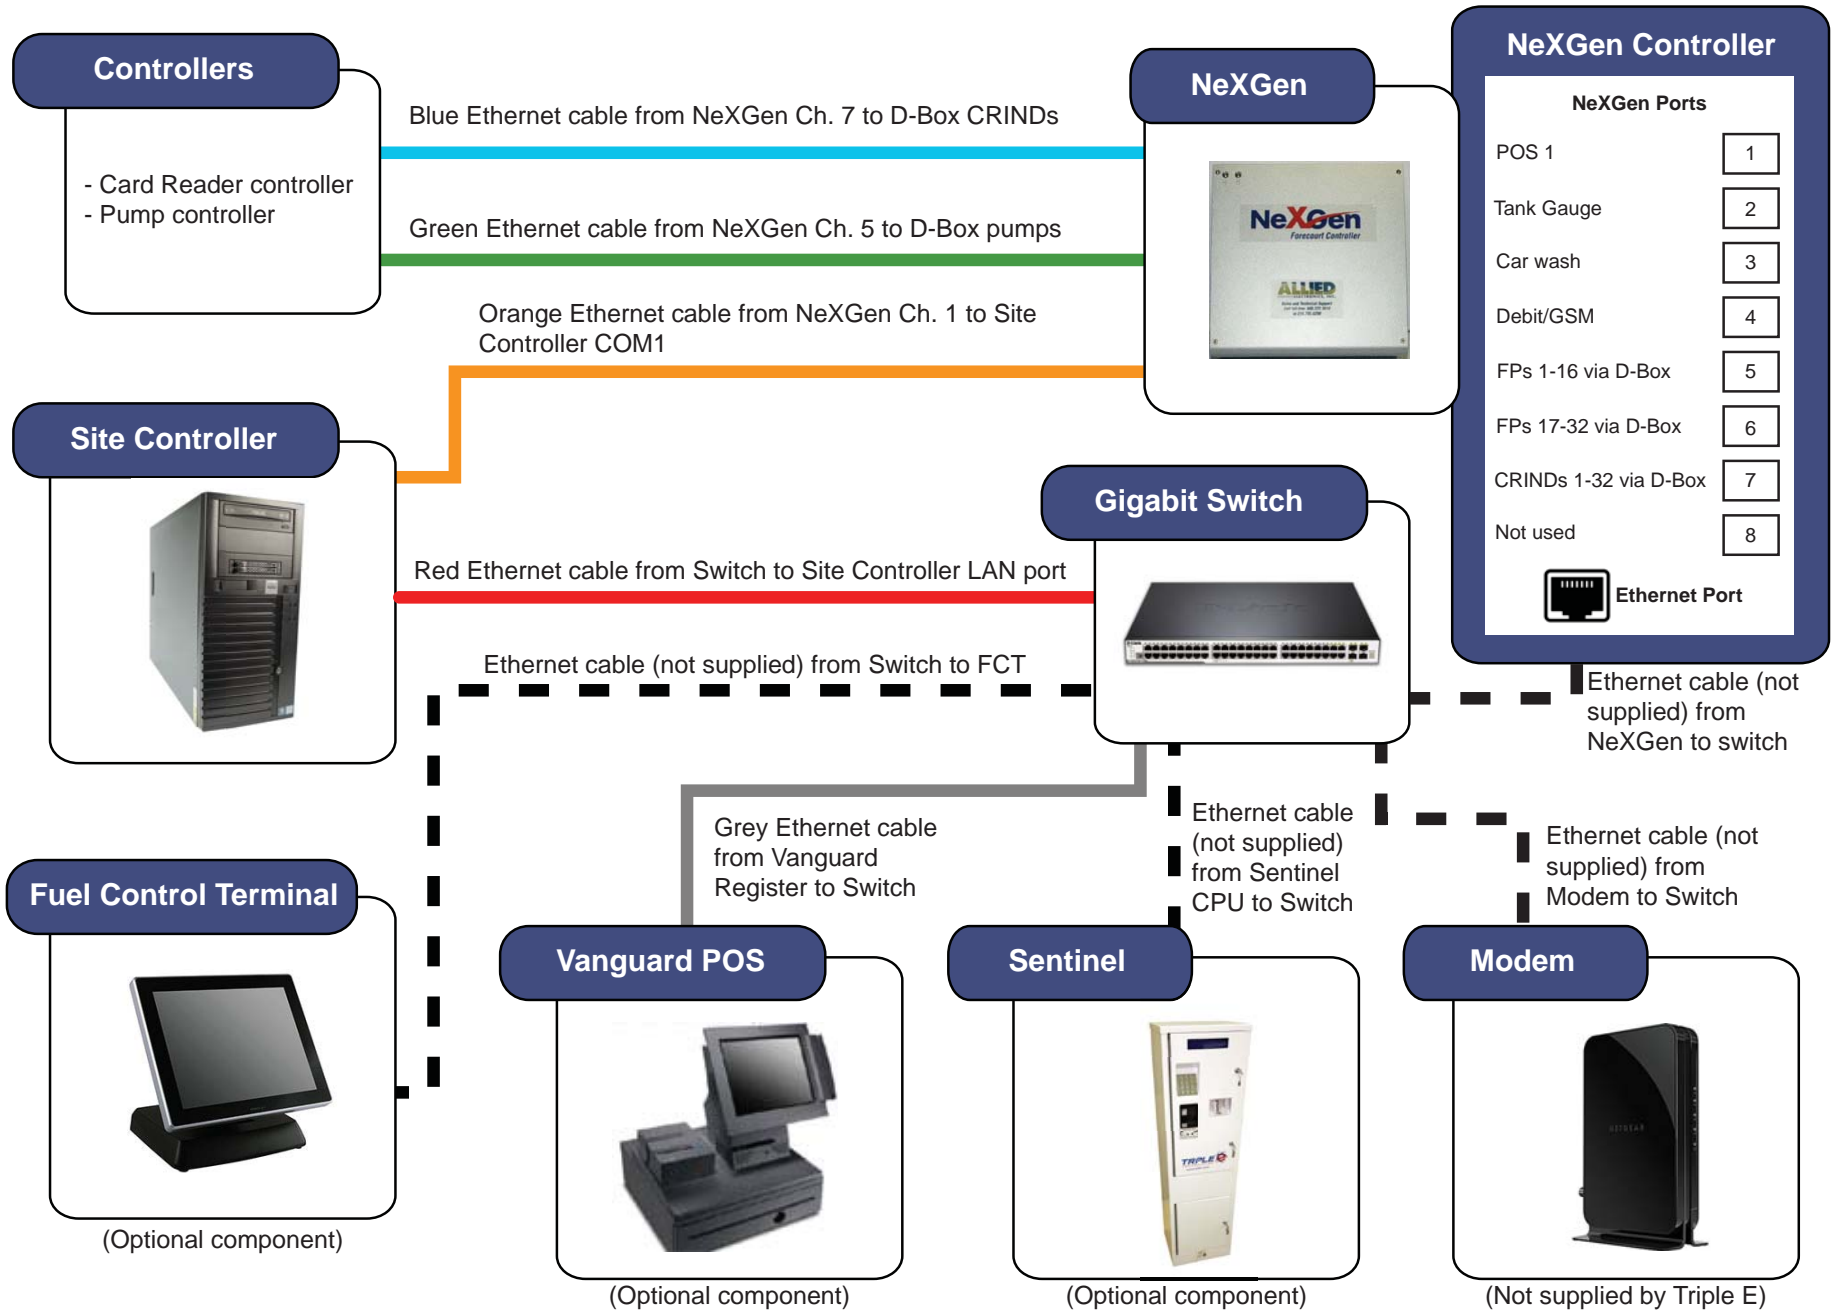

Site Controller Installation Configuration

Site Controller Installation Configuration - Bennett and Verifone CAT

Site Controller Installation Configuration - Gilbarco

Site Controller Installation Configuration - Schlumberger

Site Controller Installation Configuration - Tokheim

Site Controller Installation Configuration - Wayne Direct