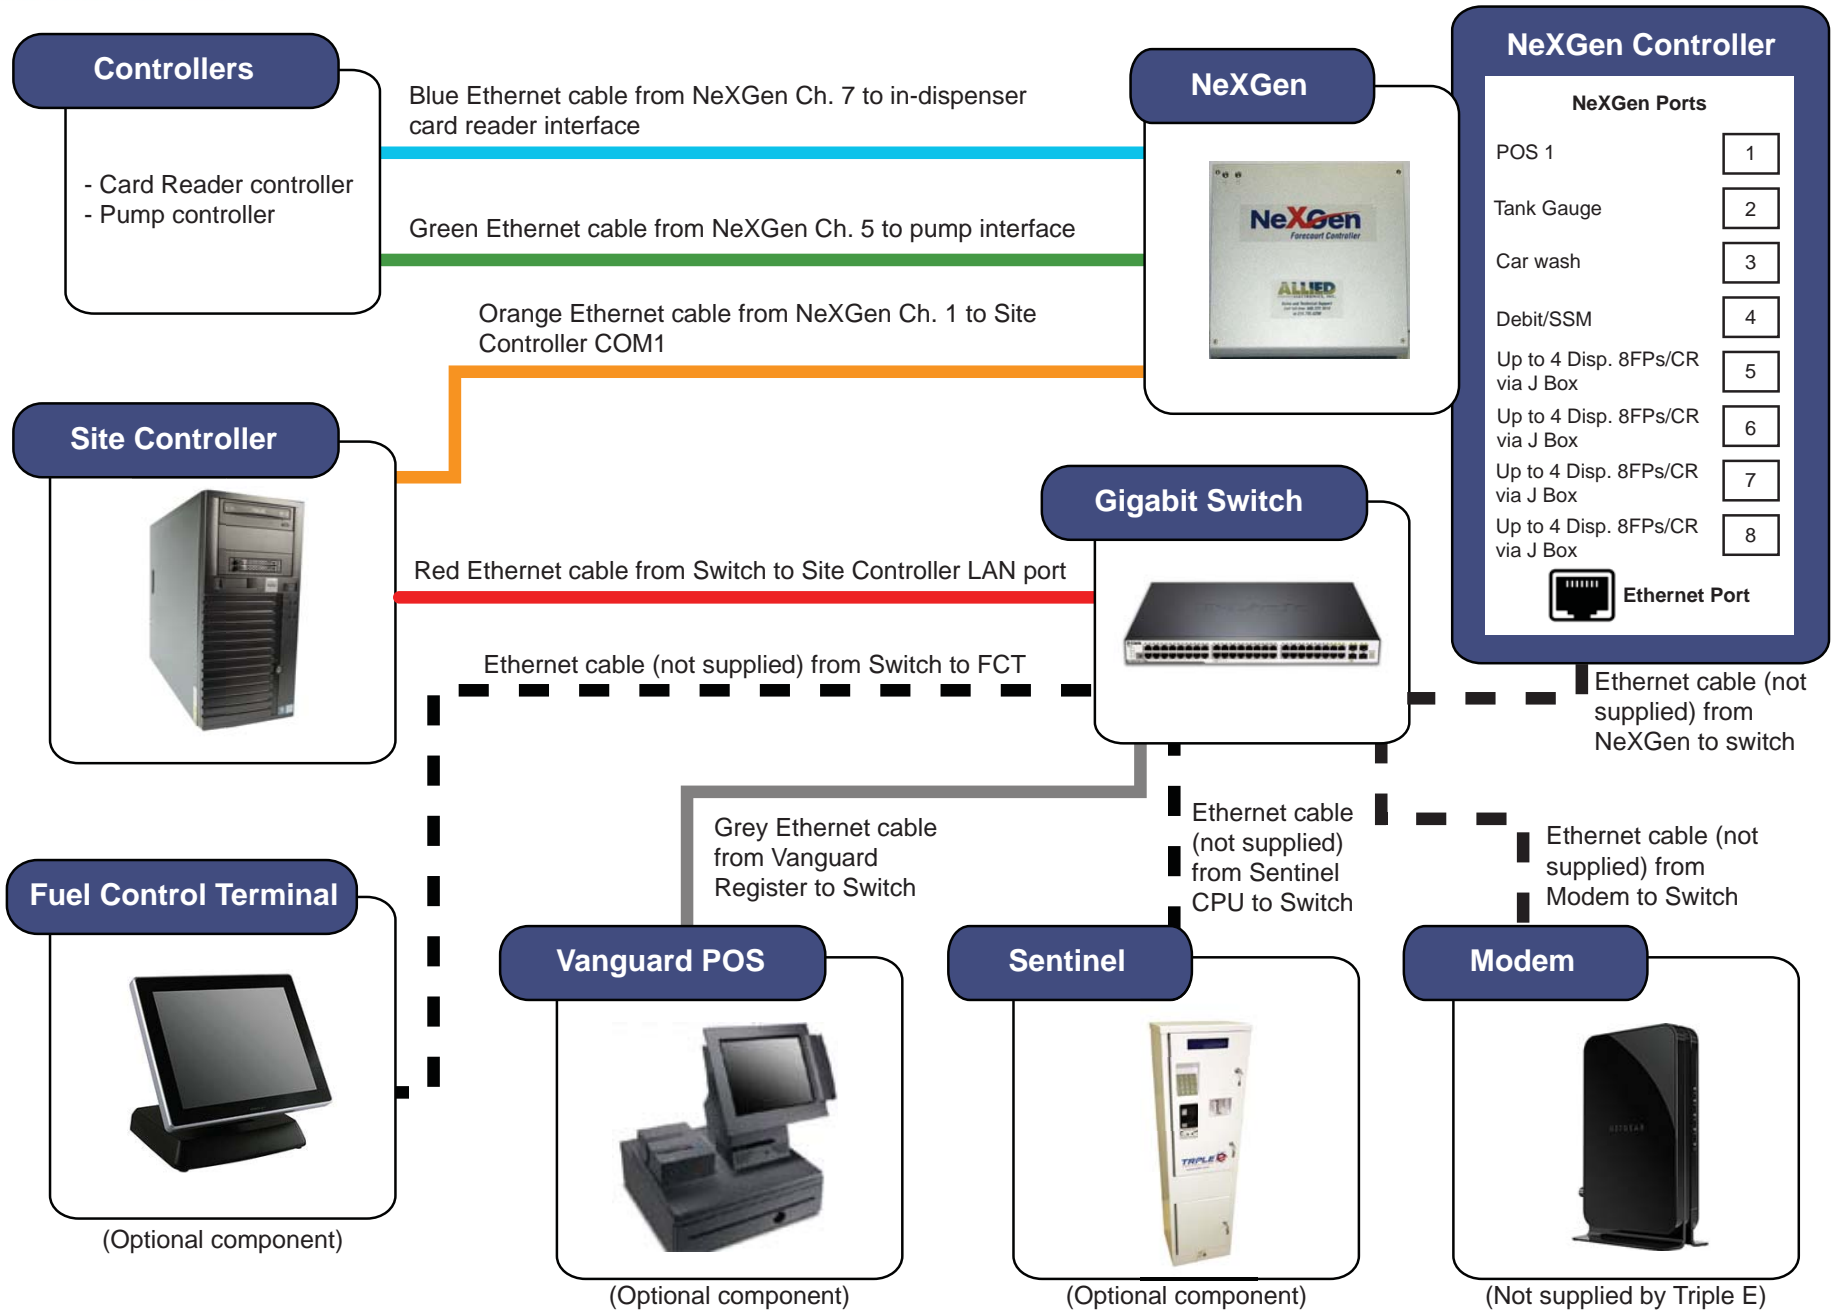

Site Controller Installation Configuration

Site Controller Installation Configuration - Bennett and Verifone CAT

Site Controller Installation Configuration - Gilbarco

Site Controller Installation Configuration - Schlumberger

Site Controller Installation Configuration - Tokheim

Site Controller Installation Configuration - Wayne Direct