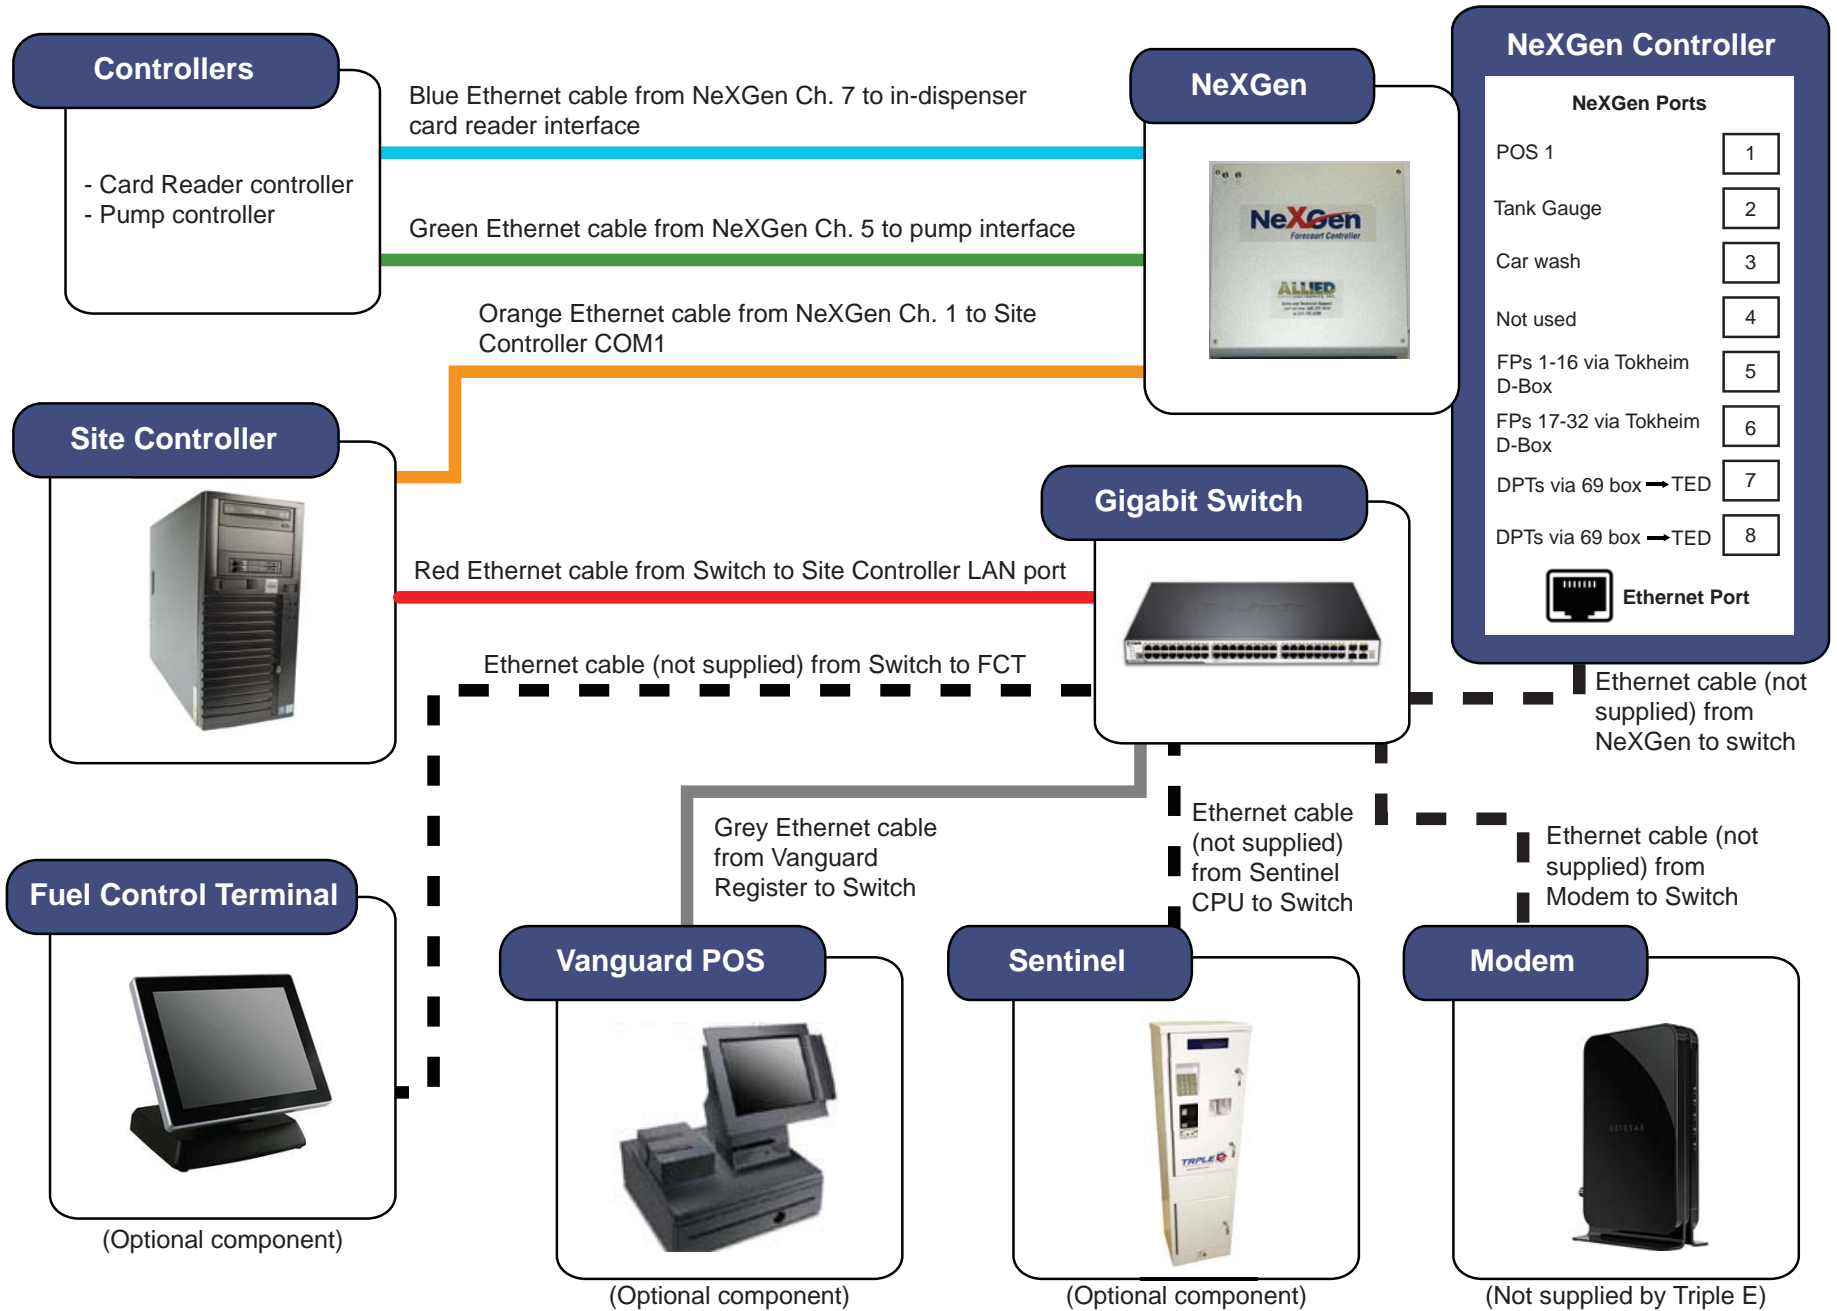

Site Controller Installation Configuration

Site Controller Installation Configuration - Bennett and Verifone CAT

Site Controller Installation Configuration - Gilbarco

Site Controller Installation Configuration - Schlumberger

Site Controller Installation Configuration - Tokheim

Site Controller Installation Configuration - Wayne Direct