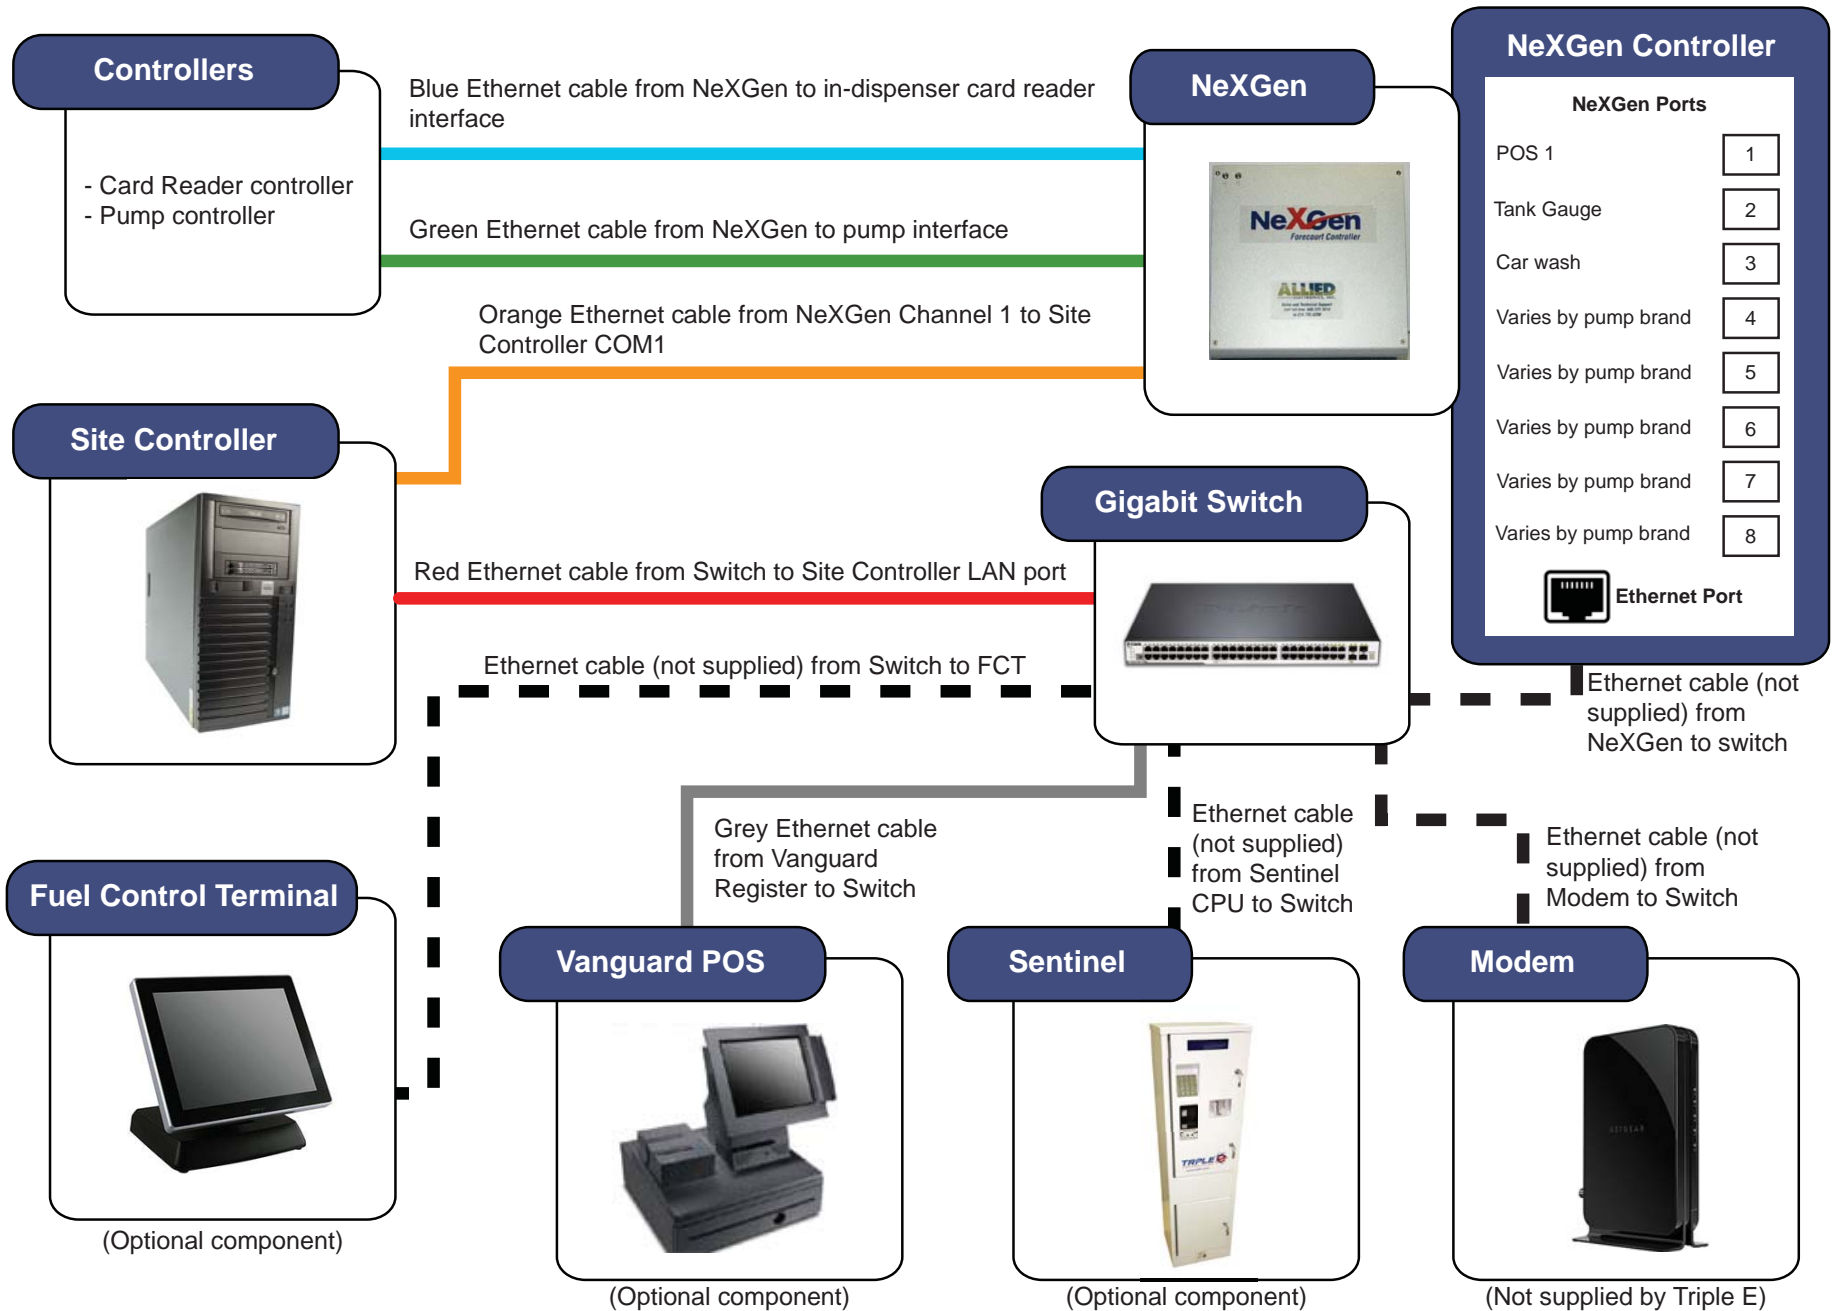

Site Controller Installation Configuration

Site Controller Installation Configuration - Bennett and Verifone CAT

Site Controller Installation Configuration - Gilbarco

Site Controller Installation Configuration - Schlumberger

Site Controller Installation Configuration - Tokheim

Site Controller Installation Configuration - Wayne Direct