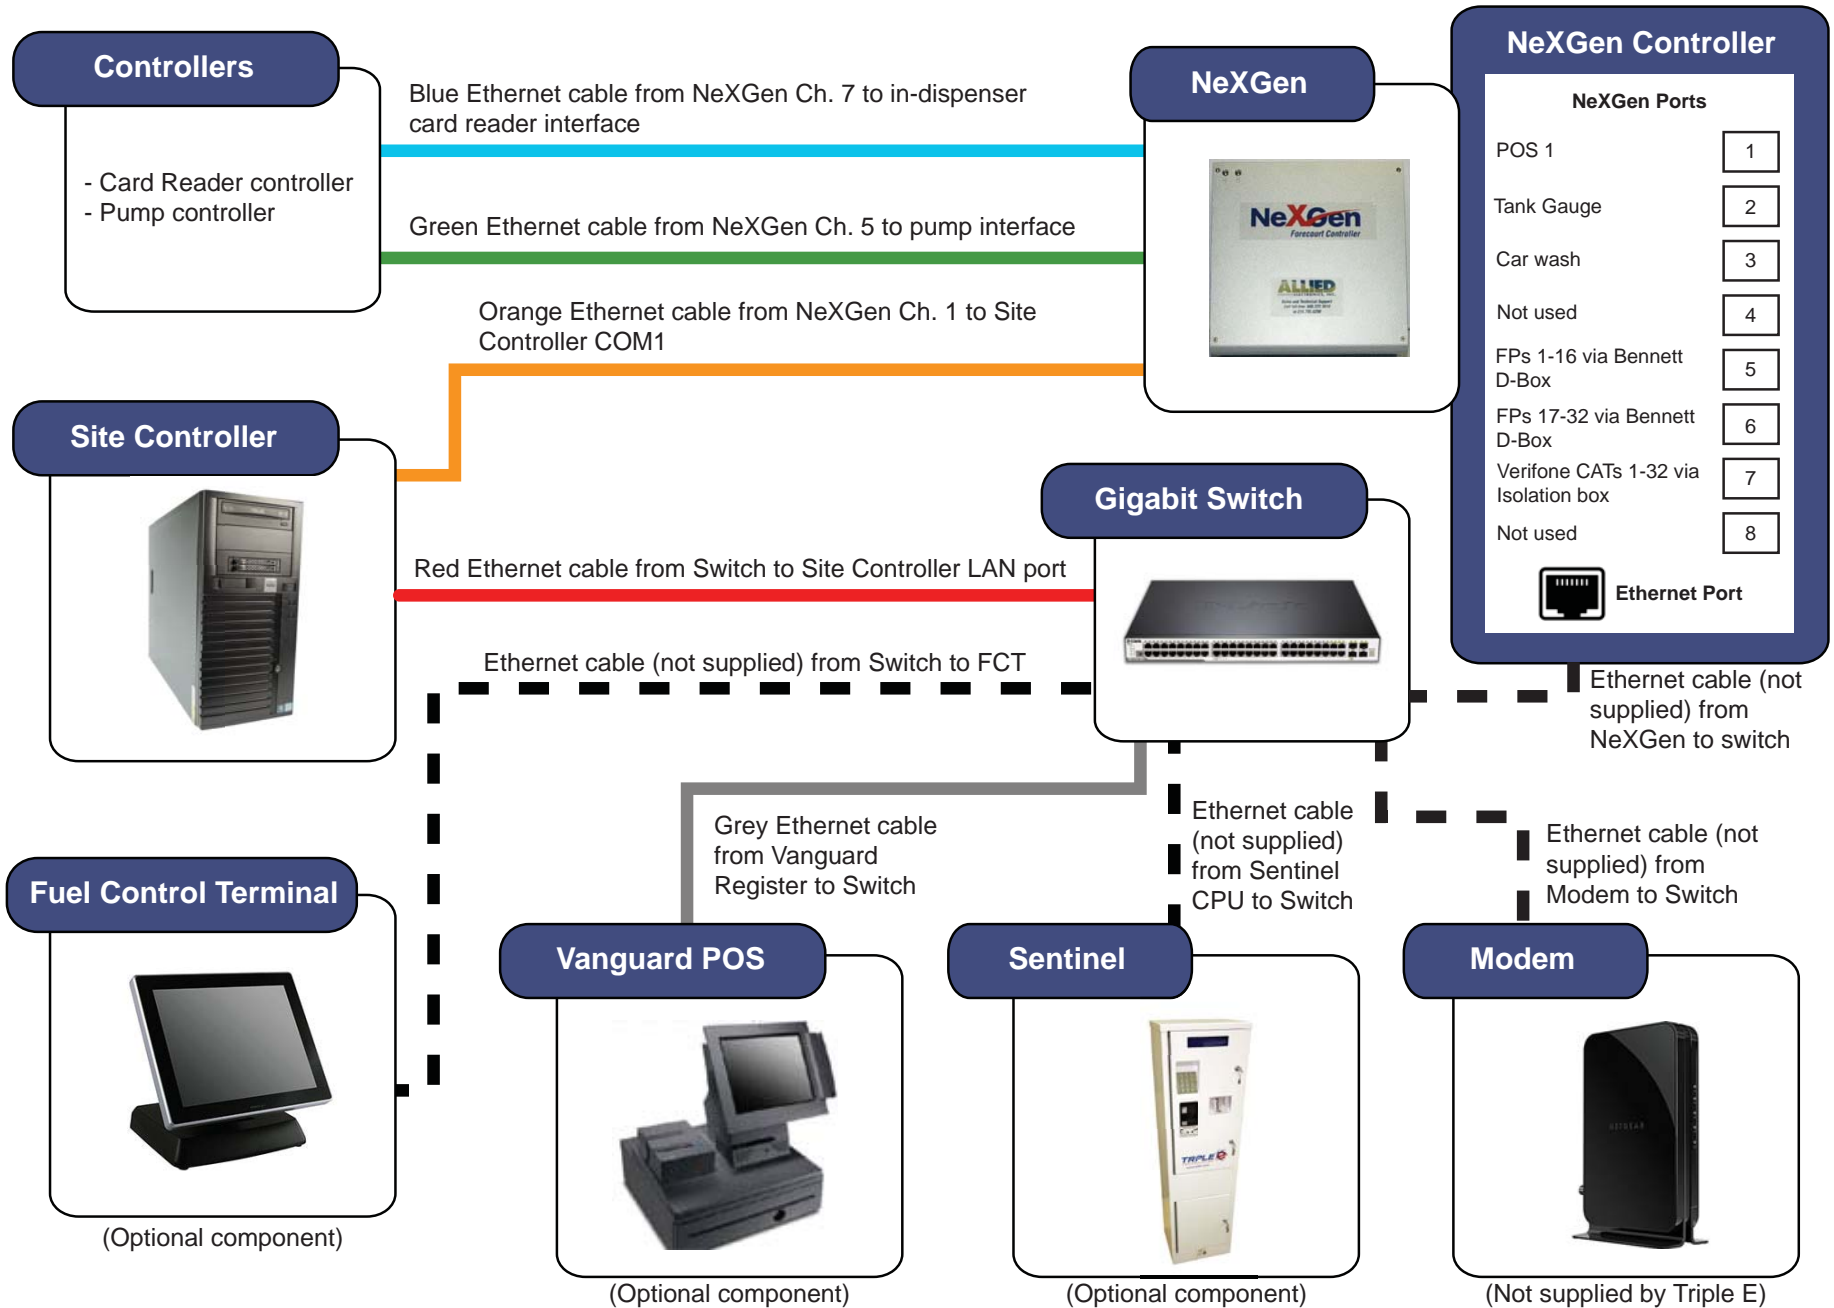

Site Controller Installation Configuration

Site Controller Installation Configuration - Bennett and Verifone CAT

Site Controller Installation Configuration - Gilbarco

Site Controller Installation Configuration - Schlumberger

Site Controller Installation Configuration - Tokheim

Site Controller Installation Configuration - Wayne Direct